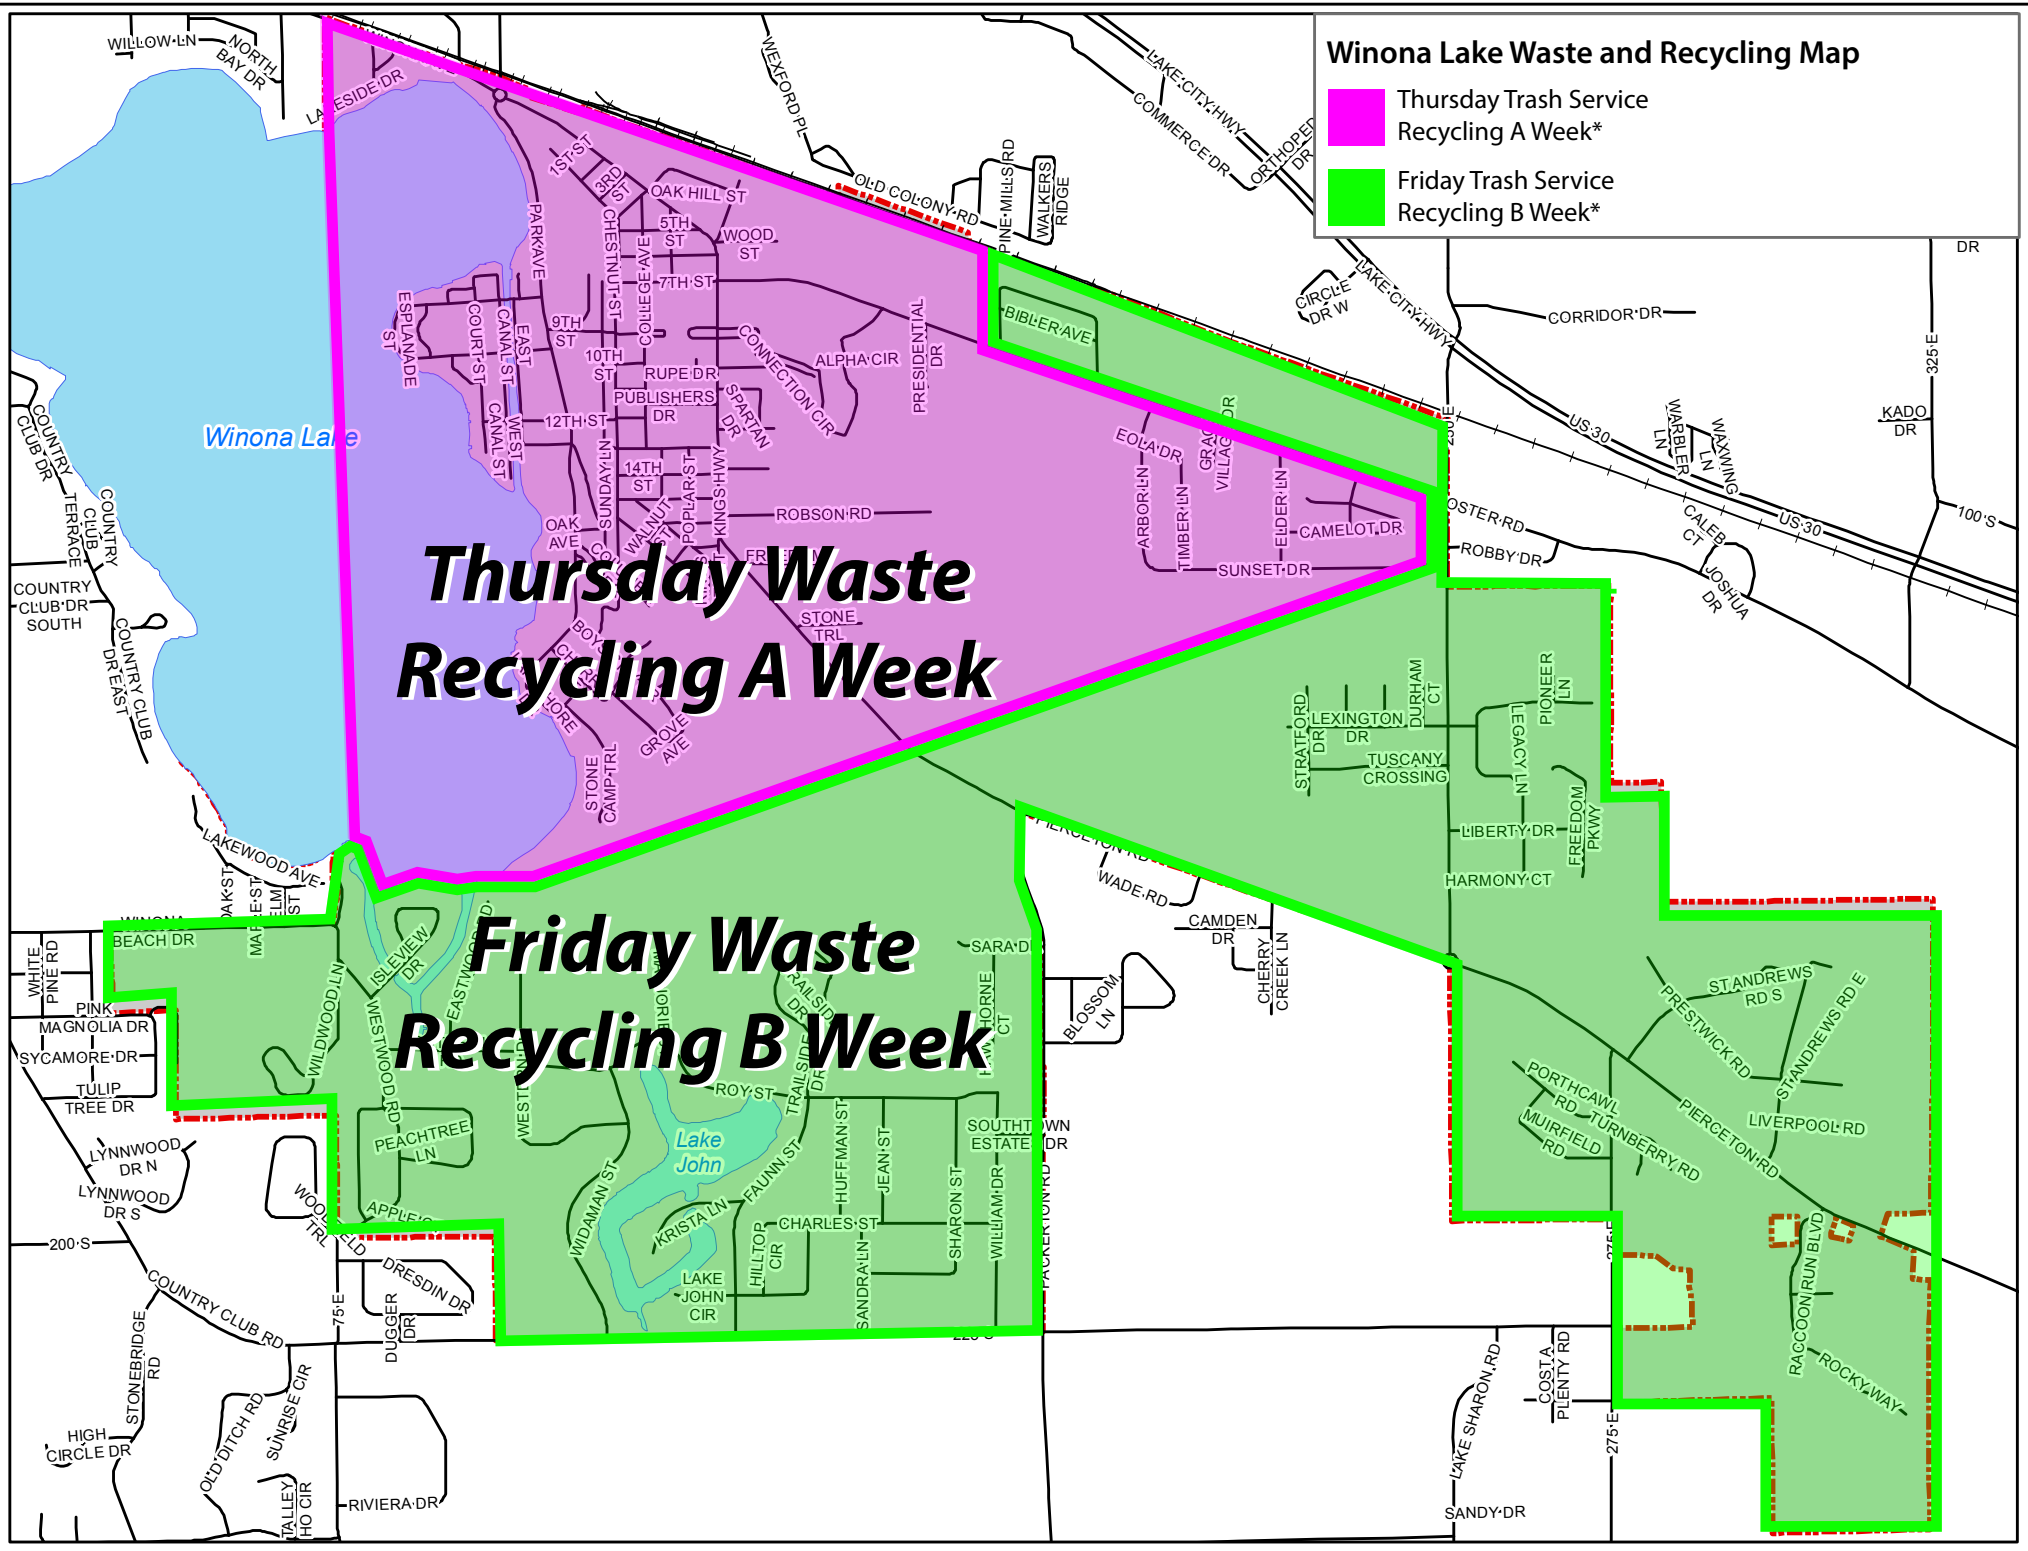

Winona Lake Waste and Recycling Map

-  Thursday Trash Service
-  Recycling A Week*
-  Friday Trash Service
-  Recycling B Week*

**Thursday Waste
Recycling A Week**

**Friday Waste
Recycling B Week**